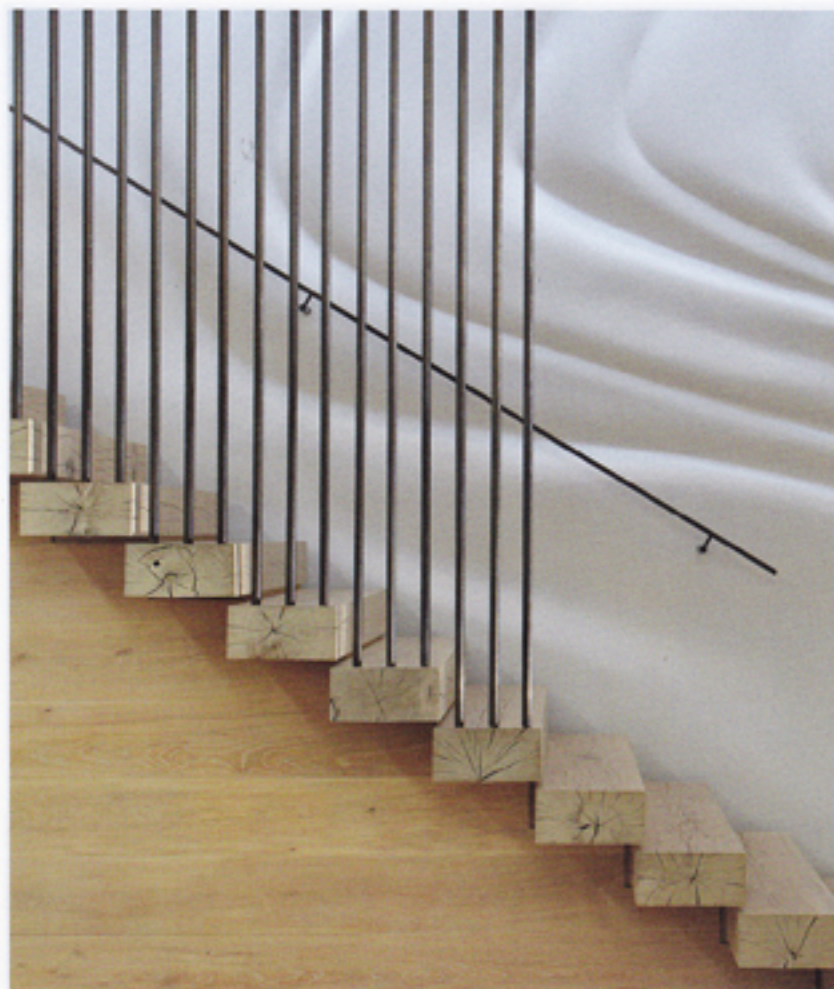

EBB AND FLOW

The Fibreglas wavy wall in the entry gallery, a conceptual collaboration between project designer Billy Rose and architect David Thompson, is the home's focal point. Fabricated by JMK Sculpture in Burbank, it serves as a backdrop for the main stairway, which comprises thick slabs of white oak timber and patinated and distressed bronze pickets from Sun Valley Bronze. Metalwork throughout the home is by Decou-Tarkela in Los Angeles and E Fabrication in Santa Monica.

CONTINUED FROM PAGE 167

"I had been involved with showcase homes in the past," says Rose, a modern-day Renaissance man who's also enjoyed successful stints as a disc jockey, club promoter, entertainment lawyer and talent agent, "but I feel that they often aren't geared to the right audience. I think it sometimes becomes more about going to the opening night party than about appreciating and acknowledging the actual design and architecture that went into the project." Still, the thought lingered, and Rose ultimately came to believe that a showhouse that took shape through the products and services available on the Avenues, with a single design team rather than a large group of individual designers charting its course, would be the most synergistic way to champion the district. He had the perfect place in mind: a concrete-and-brick house in Stoneridge Estates, a small, architecturally diverse and guard-gated community along Mulholland Drive.